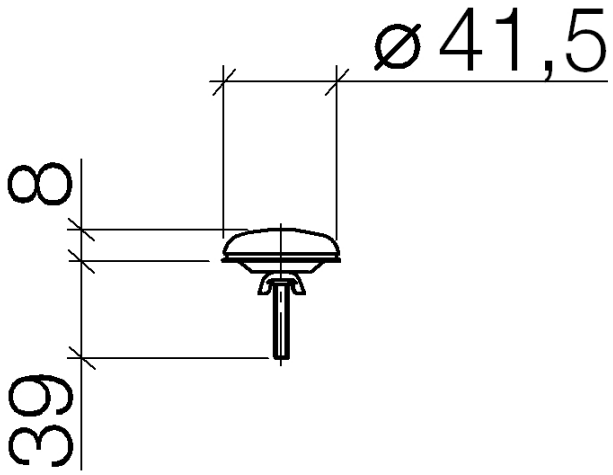

12 715 970

Fits: IMO, LULU, MADISON, MEM, TARA,
CL.1, LISSÉ, VAIA, META, CYO

	Chrome	12 715 970-00
	brushed chrome	12 715 970-04
	Brushed Platinum	12 715 970-06
	Platinum	12 715 970-08
	Durabrass (23kt Gold)	12 715 970-09
	Dark Chrome	12 715 970-19
	Light Gold	12 715 970-26
	Brushed Light Gold	12 715 970-27
	Brushed Durabrass (23kt Gold)	12 715 970-28
	Matte Black	12 715 970-33
	Brushed Bronze	12 715 970-42
	Brushed Champagne (22kt Gold)	12 715 970-46
	Champagne (22kt Gold)	12 715 970-47
	Brushed Chrome	12 715 970-93
	Brushed Dark Platinum	12 715 970-99

Cover for tap hole - Chrome

IMO

12 715 970

12 715 970

12 715 970

Parts for other
finishes can be found
here: brushed
chrome